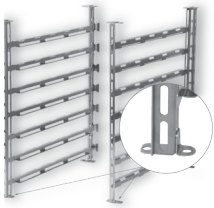

ACCESSORIES

HANGING RACKS

BACKMASTER, GENIUS^{MT}, MULTIMAX

ART.-NR.

BACKMASTER EB 30^{MT}
 BACKMASTER EB 30 XL^{MT}
 GENIUS^{MT} MULTIMAX 6-11
 GENIUS^{MT} MULTIMAX 10-11
 GENIUS^{MT} MULTIMAX 20-11
 GENIUS^{MT} 12-21
 GENIUS^{MT} MULTIMAX 20-21

SPECIAL HANGING RACKS

EHG Vario (GN or BN 64) 7 levels x 67 mm distance	EL0873381				●				
EHG Vario (GN or BN 64) 7 levels x 67 mm distance Exchanging standard rack, surcharge	EL0873381-AT				●				
EHG Vario (GN or BN 64) 11 levels x 67 mm distance	EL0509971					●			
EHG Vario (GN or BN 64) 11 levels x 67 mm distance Exchanging standard rack, surcharge	EL0509971-AT					●			
EHG BN/GN 5 levels x 85 mm distance	EL2004577				●				
EHG BN/GN 5 levels x 85 mm distance Exchanging standard rack, surcharge	EL2004577-AT				●				
EHG BN/GN in one, 5 levels x 85 mm distance Exchanging standard rack, surcharge*	EL2004577-ATBME				●				
EHG BN/GN 8 levels x 85 mm distance	EL2004578					●			
EHG BN/GN 8 levels x 85 mm distance Exchanging standard rack, surcharge	EL2004578-AT					●			
EHG BN/GN 8 levels x 85 mm distance Exchanging standard rack, surcharge*	EL2004578-ATBME					●			